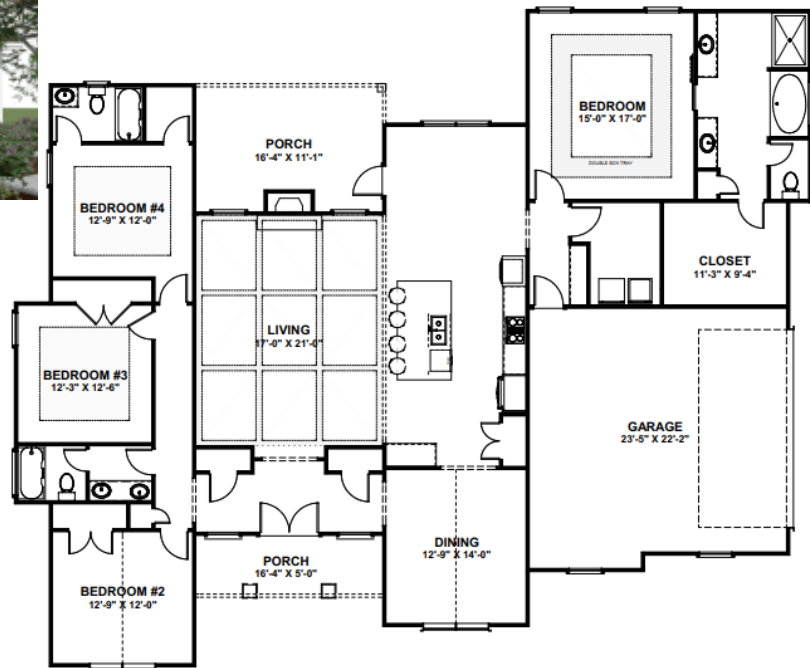

THE COOSA

AT RIVERBEND NORTH

OPTION A

OPTION B

OPTION C

CALL US TODAY!

+478-322-0028 | WCHHOME.COM

4 BEDROOMS

DINING ROOM

2646 SQFT